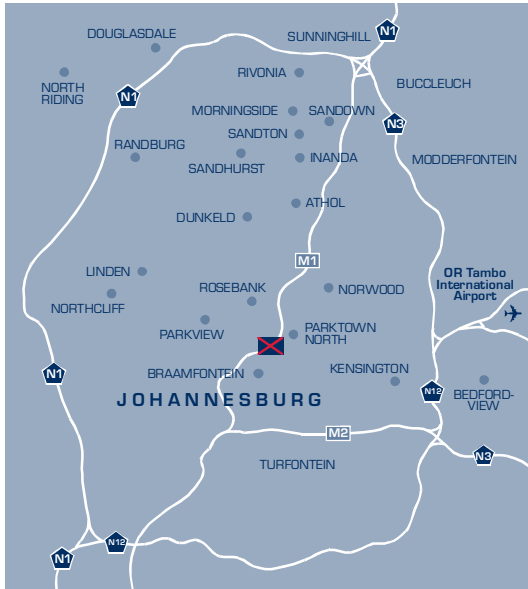

CNR ANERLEY RD & 3RD AVE, PARKTOWN

S26 10.221' E028 02.896'

A FROM M1 (SOUTH) OXFORD ROAD OFFRAMP

Travel on the M1 in a northerly direction and take the M9 Oxford Rd Offramp. Continue along Oxford Rd and then turn right into Anerley Rd (which is directly after the Holy Family College). Travel over the bridge spanning the M1 until you see the AstroTech Conference Centre on the left.

C FROM OXFORD ROAD (NORTH)

Travelling along Oxford Road in a Southerly direction towards Killarney, after the Riviera Rd intersection, take the next road left onto Anerley Rd. Continue up Anerley Rd and travel over the bridge spanning the M1 until you see the AstroTech Conference Centre on the left.

D FROM EMPIRE ROAD/AUCKLAND PARK

Travel on Empire Rd in an easterly direction. Drive under the M1 bridge and at the second robot turn left into Jan Smuts Ave. On top of the bridge and at the 2nd robot, turn right into Sherborne Rd. Follow Sherborne Rd which will turn into Winchester Rd. At the first set of robots turn left into Oxford Rd. Continue along Oxford Rd and then turn right into Anerley Rd (which is directly after the Holy Family College). Travel over the bridge spanning the M1 until you see the AstroTech Conference Centre on the left.

F GAUTRAIN BUS ROUTE (ROSEBANK)

Travelling on the Gautrain, disembark at the Rosebank Station. Take the RB-5 Gautrain Bus. Disembark the bus at the RB5-4 AstroTech Stop which is on 7th Street. Make your way across the street and head right towards the T-Junction (Cnr. Anerley Road and 7th Street). At the T-Junction turn left and you will see the AstroTech Conference Centre straight ahead on your left.